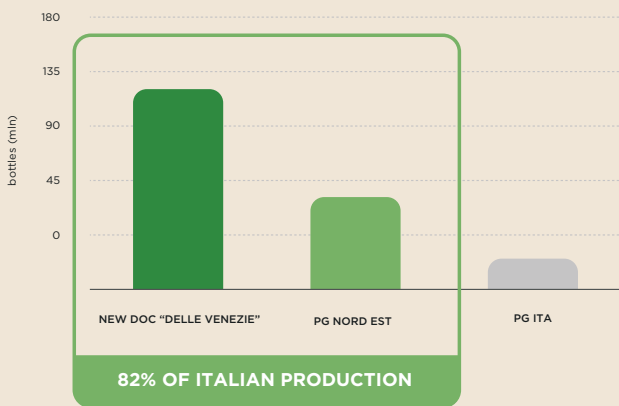

2018 first vintage is now almost bottled and delivered to consumers.

**1** autonomous province (Trentino)

**2** regions (Friuli Venezia Giulia, Veneto)

a unique **25.810** hectares Pinot grigio area

## Representing Pinot grigio

The new delle Venezie appellation is the largest Pinot grigio area in the world and homeland where 82% of the Italian production of this wine is today concentrated.

## Export

Pinot grigio in the world: Italy is the 1<sup>st</sup> country for production. An incredible DOC vocation to export always confirmed.